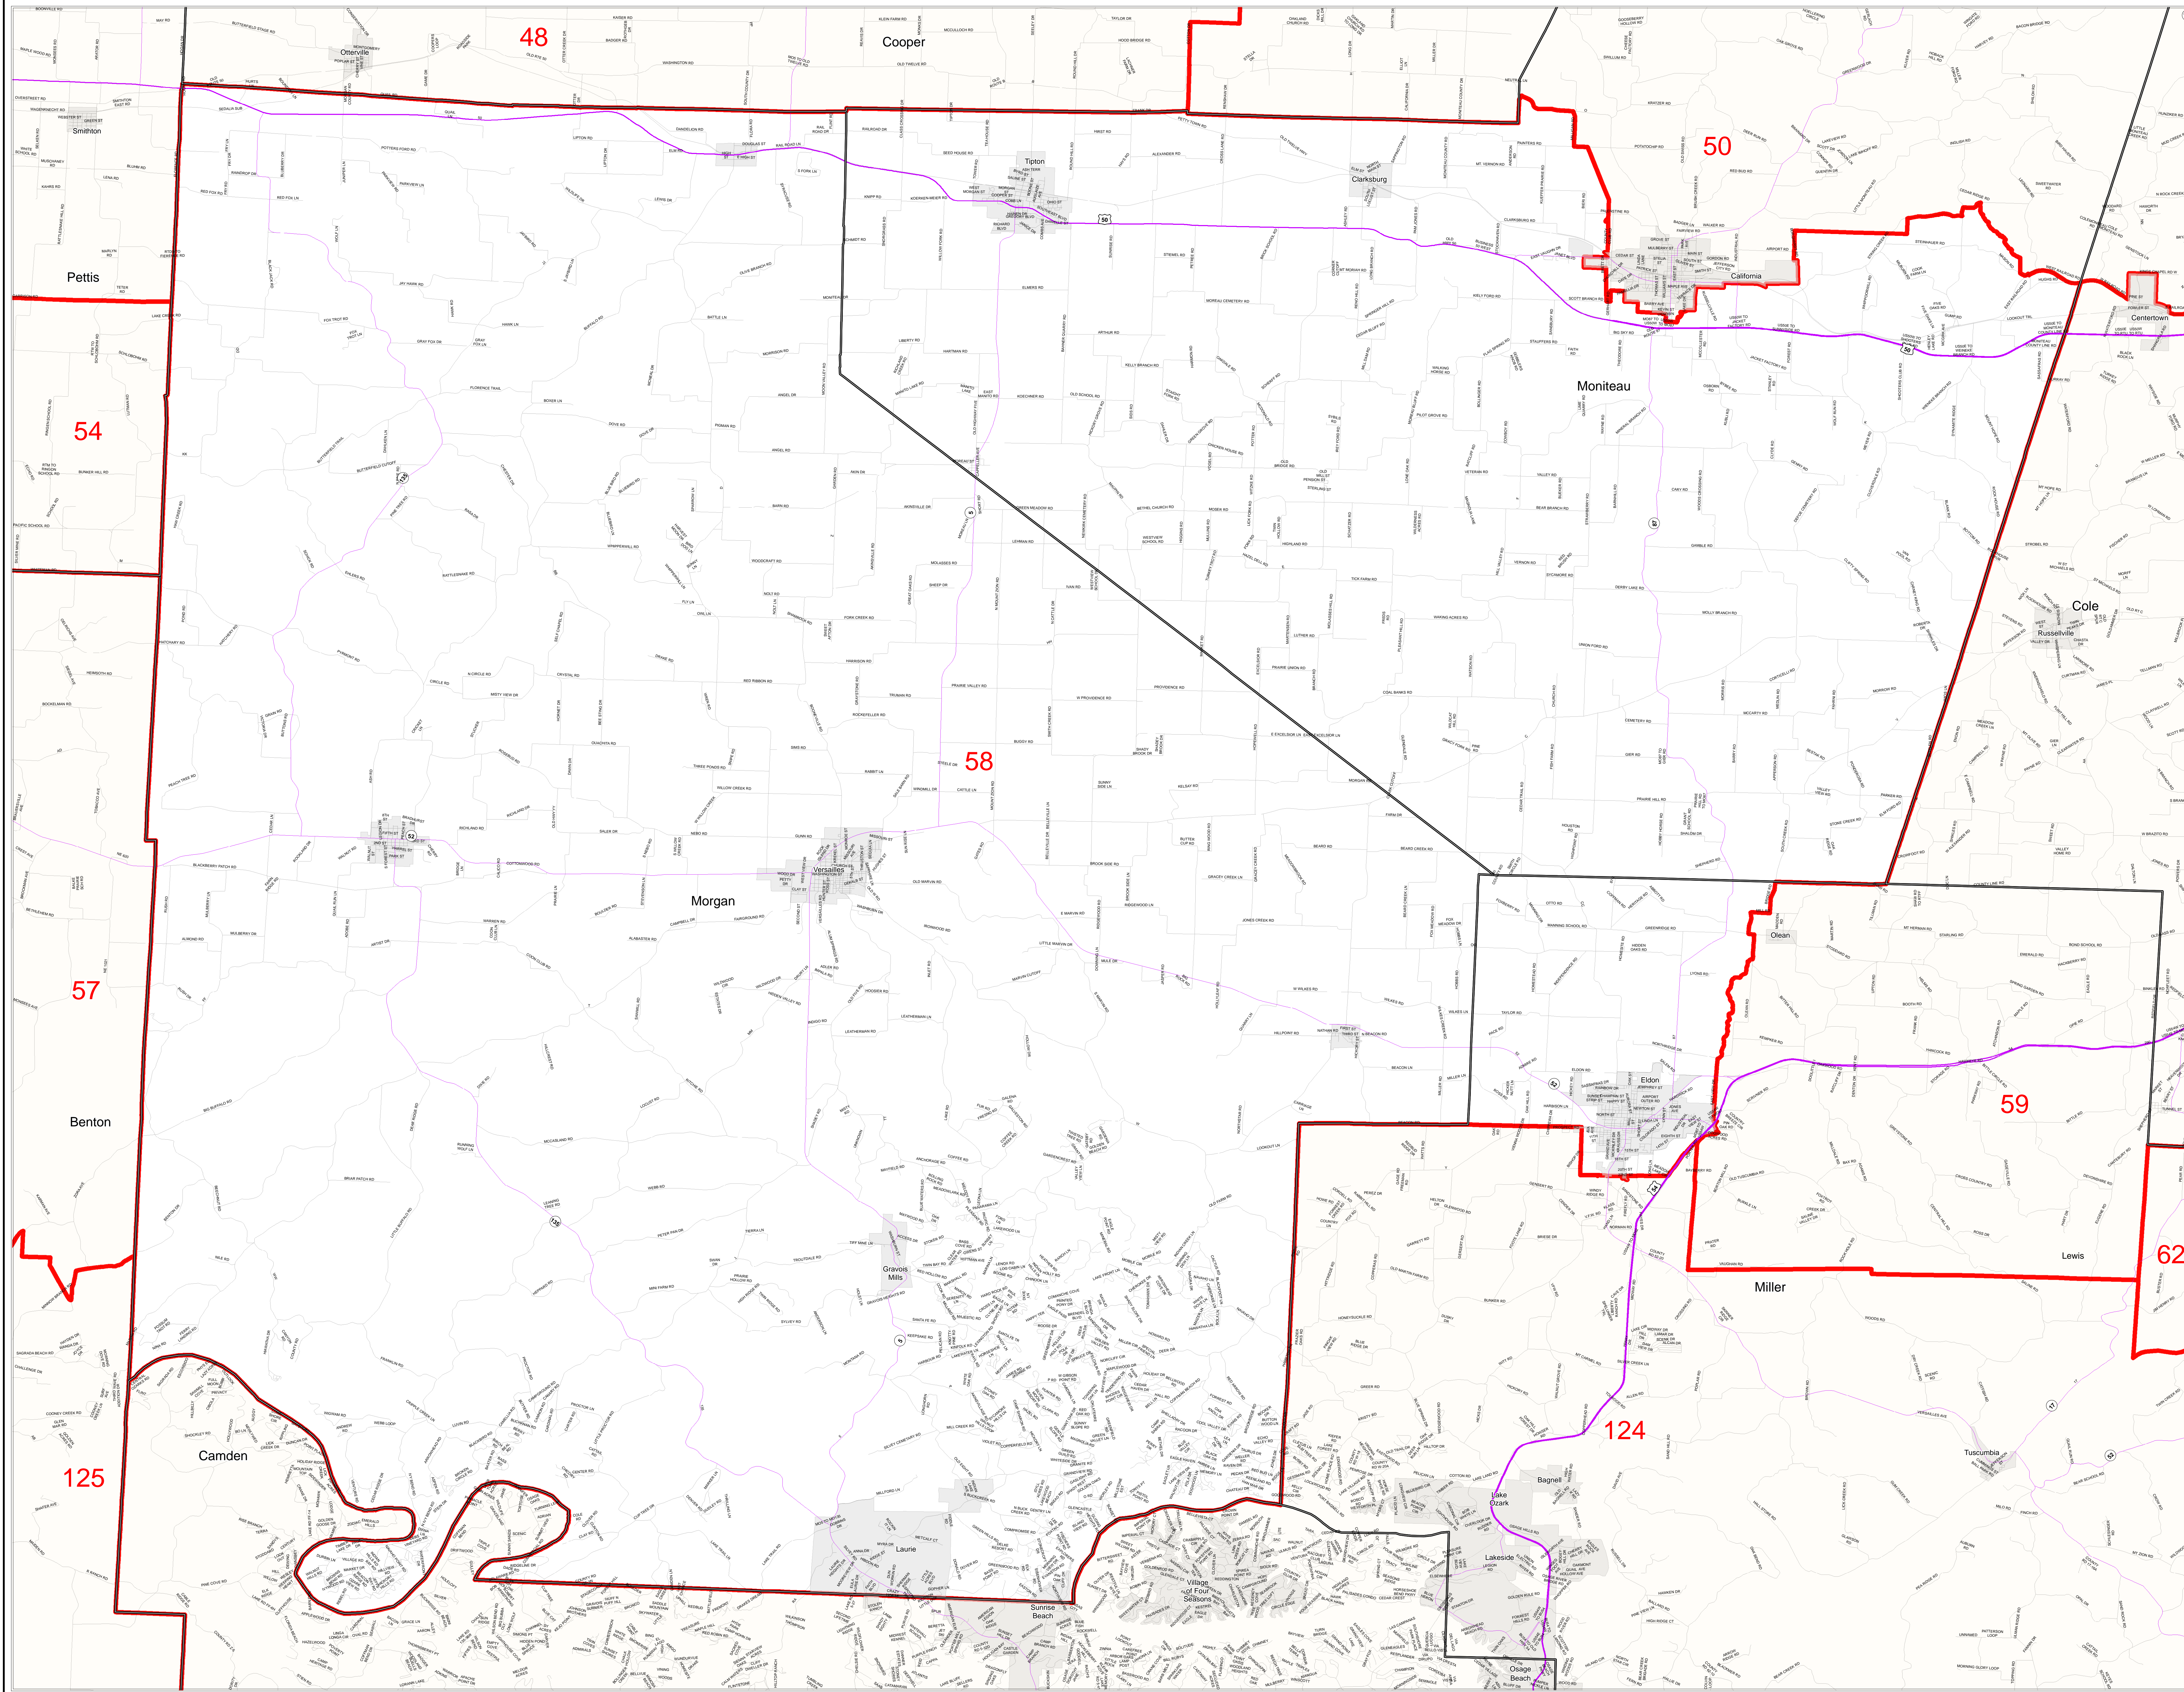

Missouri State House District Number 58

House Apportionment Plan 2011

- Districts
- Counties
- Interstates
- U.S. Highways
- MO Highways
- Streets
- Incorporated Places*
- Area Outside of Featured District